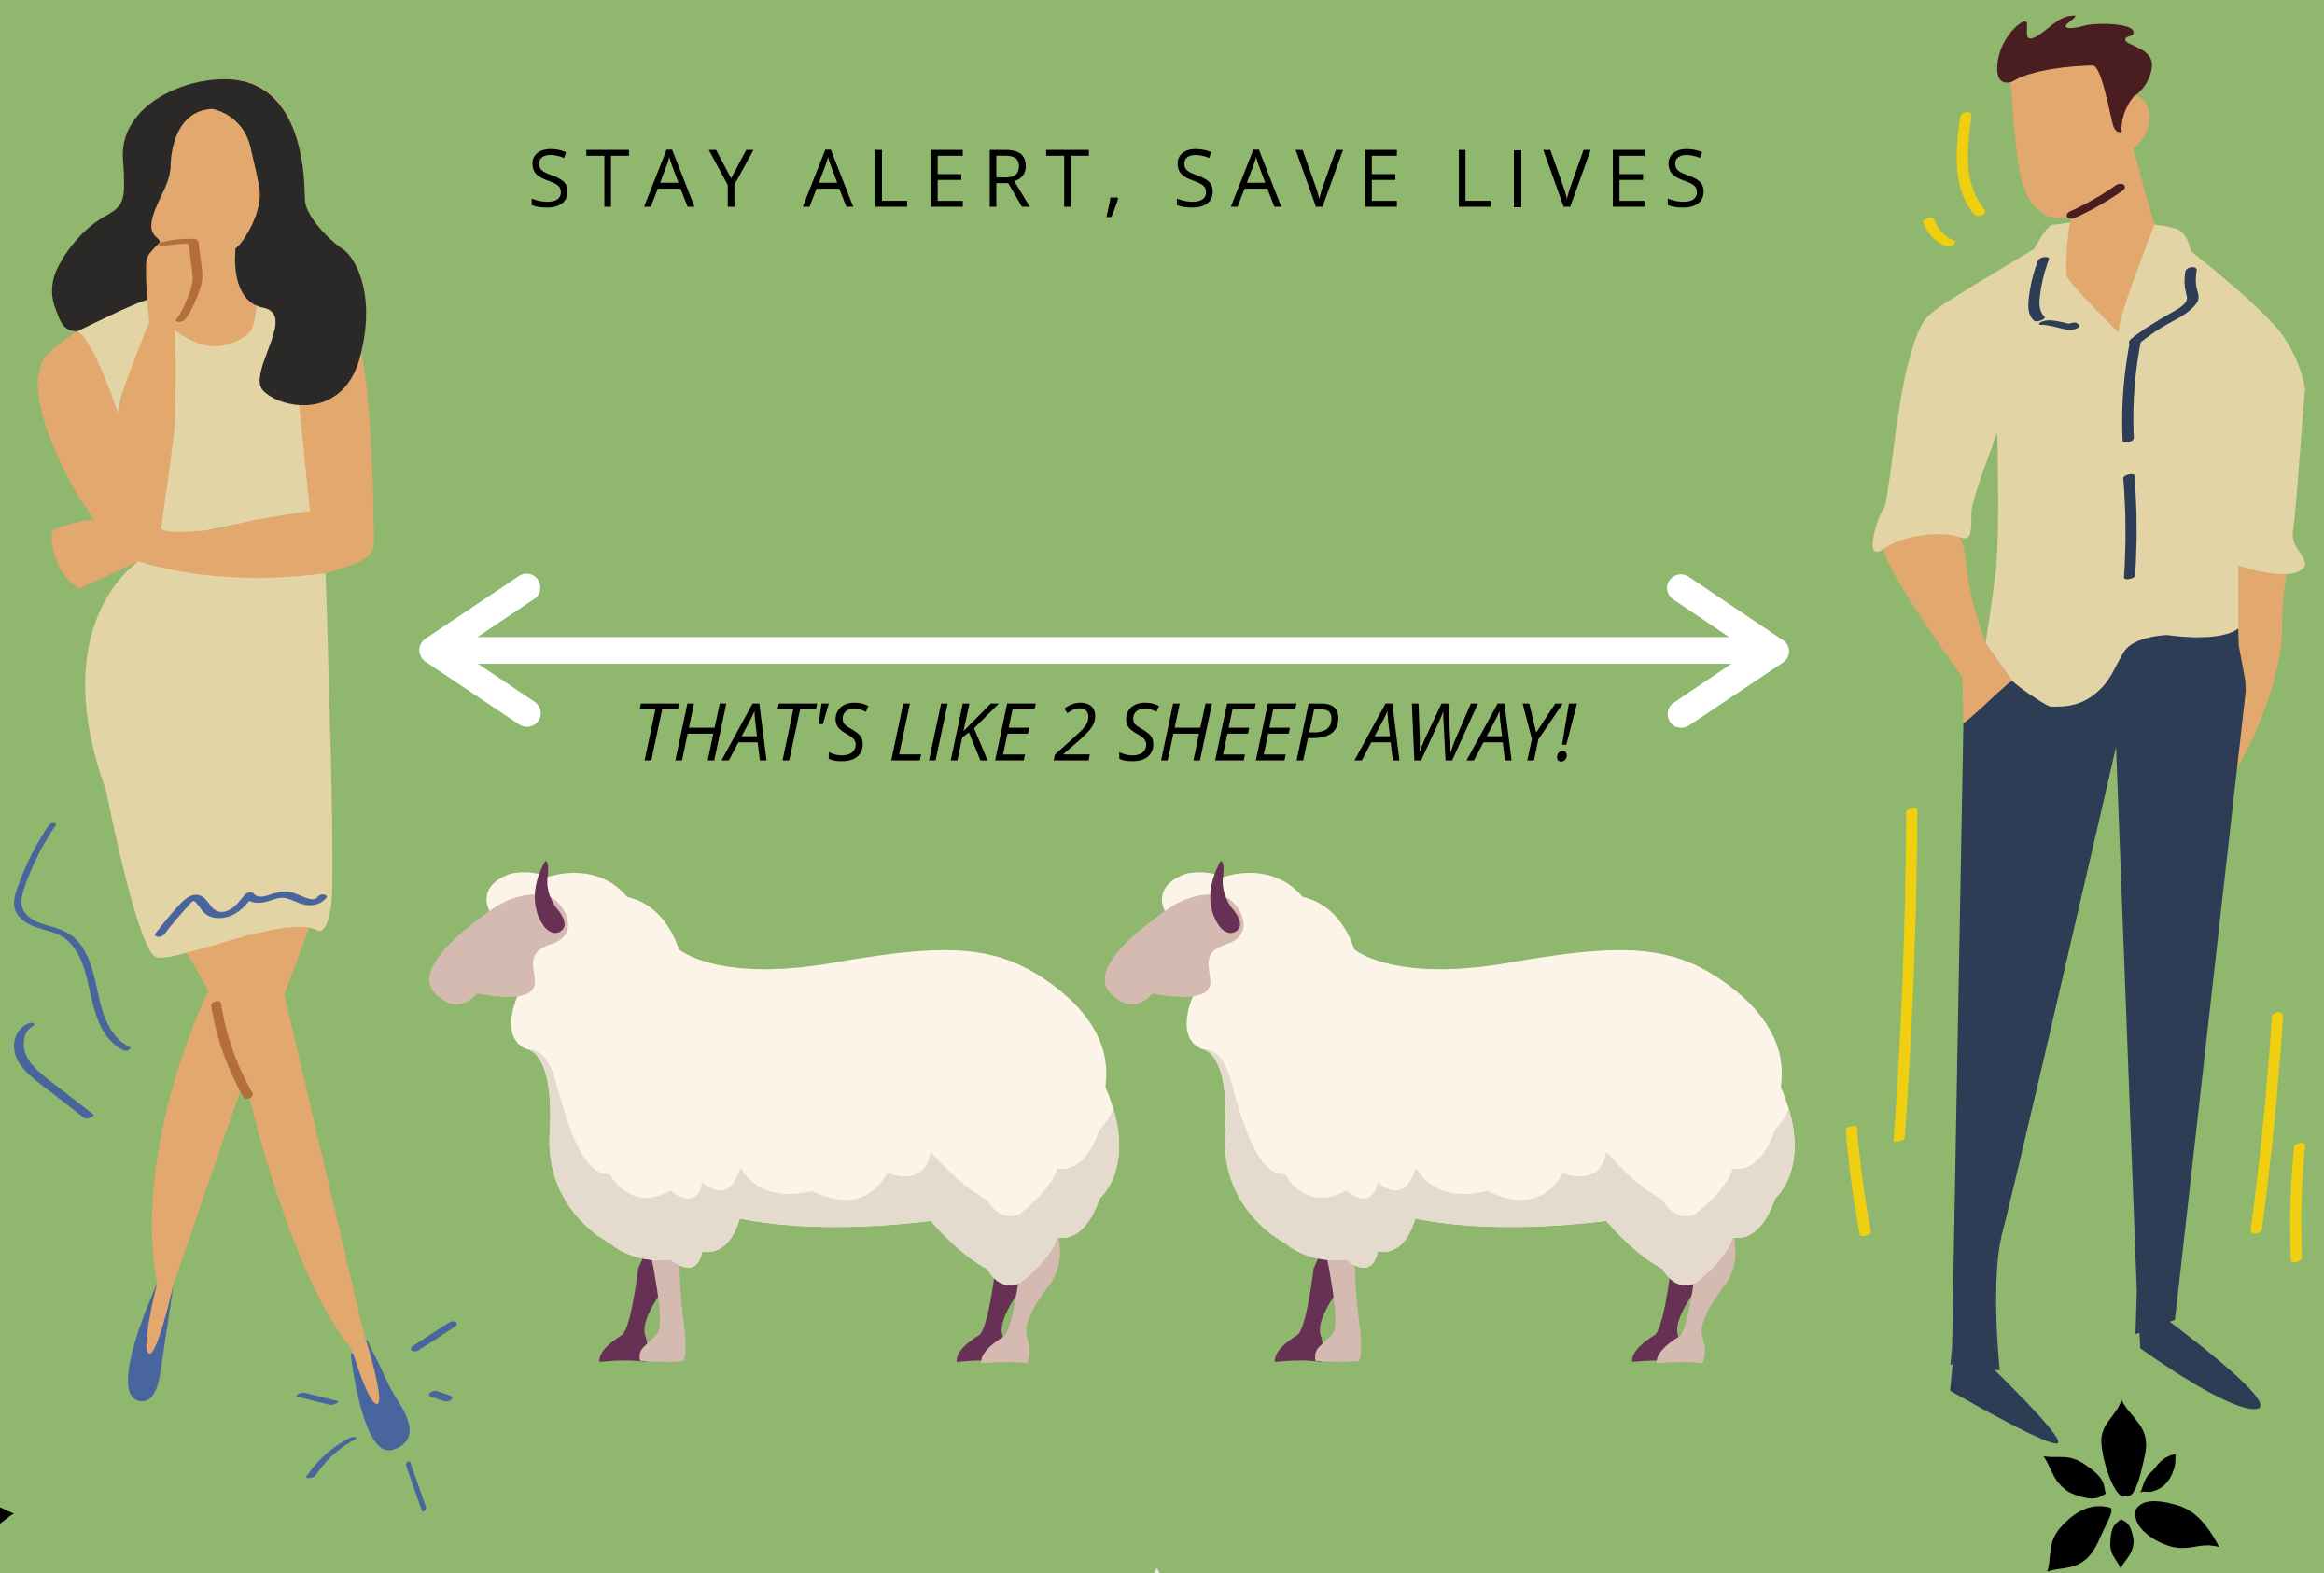

PLEASE LEAVE A 2 METRE GAP

STAY ALERT, SAVE LIVES

WWW.DISCOVER-RUTLAND.CO.UK

PLEASE LEAVE A 1+ METRE GAP

STAY ALERT, SAVE LIVES

THAT'S AT LEAST 1 SHEEP APART!

WWW.DISCOVER-RUTLAND.CO.UK

PLEASE LEAVE A 2 METRE GAP

STAY ALERT, SAVE LIVES

WWW.DISCOVER-RUTLAND.CO.UK

PLEASE LEAVE A 1+ METRE GAP

STAY ALERT, SAVE LIVES

WWW.DISCOVER-RUTLAND.CO.UK

PLEASE KEEP 1 METRE FROM RECEPTION DESK

STAY ALERT, SAVE LIVES

WWW.DISCOVER-RUTLAND.CO.UK